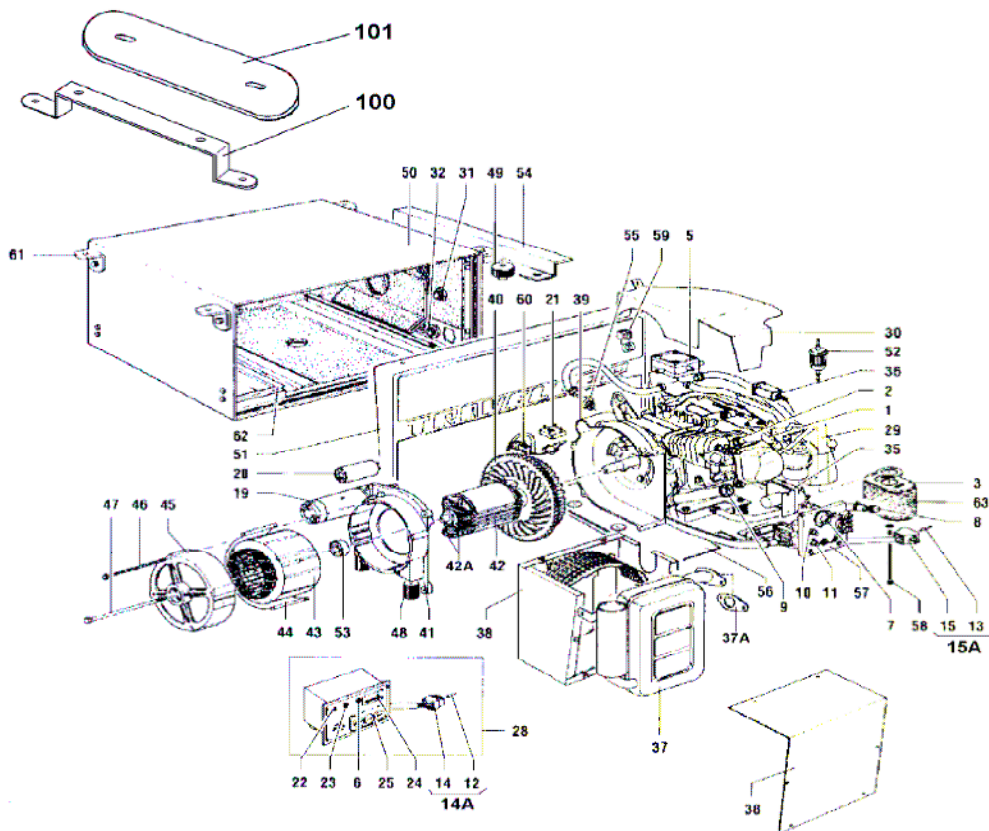

## T2500H

Maximum Output:	2200 W
Continuous Output:	2000 W
Net Weight:	50 Kg
Dimensions (HxDxW):	290x385x530 mm
Frequency:	50 Hz
Engine:	Honda GX 160
Engine HP:	5.5
Displacement:	163.4 cm <sup>3</sup>
Consumption Max:	1.2 l/h
Sound Level	60 dBA/7m

## COMPLETE APPLIANCE

	RESISTOR	3869001853
	OPERATING INSTRUCTIONS	8250200048
	INSTRUCTIONS FOR USE, SCANDINAV	8250200097
1	NIPPLE	3866000742
2	SPARK PLUG	3866000932
3	AIR FILTER	3864400043
5	FUEL PUMP (Up to Serial no 22800830)	3864600014
5	FUEL PUMP (From Serial no 22800831)	3864600030
6	KIT, LED, OIL	3869500037
7	SAFETY	3866000940
8	TUBE	3861000077
9	OIL-LEVEL GAUGE, RED	3869000095
10	THERMO-SWITCH, 230v	3866000585
11	THERMO-SWITCH, 15A /12V	3866000593
14A	SPARES	4071324554
15A	SPARES	4071324547
19	STARTER	3867200044
20	SPARES	3866000890
20	CAPACITOR, 12, 5MF	3866000957
21	DIODE	3866000968
22	KIT, LED, FUEL RESERVE	3869500011
23	KIT, ON/OFF PILOT LAMP	3869500029
24	DISPLAY	3865400018
25	KNOB	3866000452
28	CONTROLS, COMPLETE	3866000072
29	ANGLED FITTING	3862100058
30	COVER	3861400152
31	CONNECTION	3866000379
32	CONNECTION	3866000395
35	STARTER	3865000040
36	STARTER	3865000057
37	MUFFLER	3864200013
37A	SEAL, MUFFLER, HONDA 18381-ZH8-	4071329645
38	HOUSING	3869000079
39	FLASK	3862100017
40	IMPELLER PUMP	3869000012
41	GASKET	3862100025
42	ROTOR	3869000038
42A	DIODE	3866001641
43	STATOR	3867000121
44	ENVELOPE	3861400228
45	FLASK	3862100033
47	SCREW	3860180052
48	SILENT BLOCK	3862500059
49	SILENT BLOCK, 30X30	3862500042
50	BODY	3861500027
51	BEXEL, WITH CATCH	3861500076
52	FILTER	3864400027
53	BEARING COLLAR	3860700016
54	HOLDER (From Serial no 10300055)	3861400160
55	NIPPLE	3861000127
56	HOLDER	3861500092
57	SPARES	3869000772
58	SCREW	3860100175
59	RESISTOR	3869000053

60	LOCK	3864000017
61	ANGLE	3861700130
62	GASKET	3862500034
63	FUEL PUMP	3864400050
100	DECORATION FIXING (From Serial number10300055)	3861401341
101	PLATE FIXING TO POSS 100	3861500423